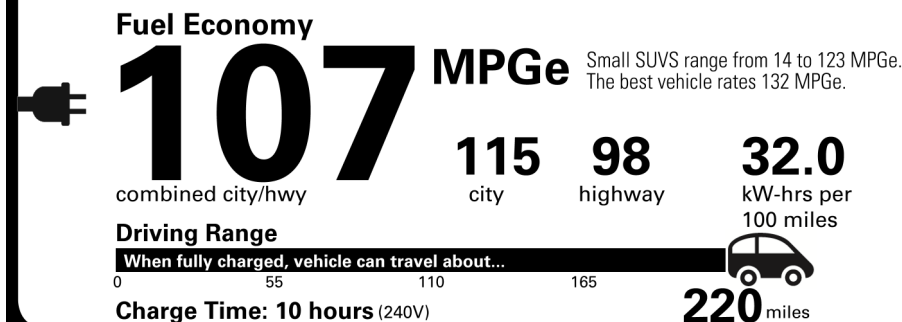

\$58,500.00

Not Original - Copy

Created on 2023-11-07 11:07:04 (UTC)

EPA DOT Fuel Economy and Environment

Electric Vehicle

You save \$4,750
 in fuel costs over 5 years compared to the average new vehicle.

Annual fuel COST
\$650

Actual results will vary for many reasons, including driving conditions and how you drive and maintain your vehicle. The average new vehicle gets 28 MPG and costs \$8,000 to fuel over 5 years. Cost estimates are based on 15,000 miles per year at \$0.14 per kW-hr. MPGe is miles per gasoline gallon equivalent. Vehicle emissions are a significant cause of climate change and smog.