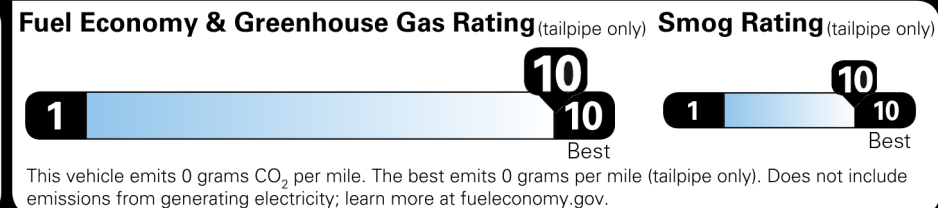

\$58,500.00

Not Original - Copy

Created on 2023-11-07 11:07:04 (UTC)

EPA DOT Fuel Economy and Environment

Electric Vehicle

You save \$4,750
 in fuel costs over 5 years compared to the average new vehicle.

Annual fuel COST
\$650