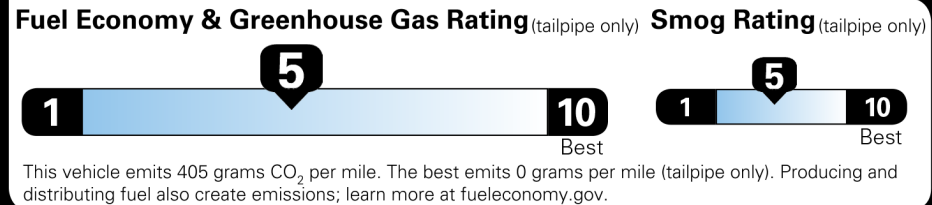

You spend $1,500 more in fuel costs over 5 years compared to the average new vehicle.

Annual fuel cost $1,600