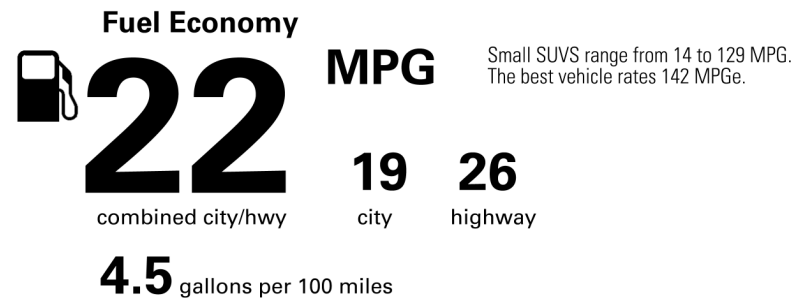

\$46,970.00

Not Original Copy

Created on 2022-05-09 16:23:41 (UTC)

EPA DOT Fuel Economy and Environment

Gasoline Vehicle

You spend \$1,500 more in fuel costs over 5 years compared to the average new vehicle.