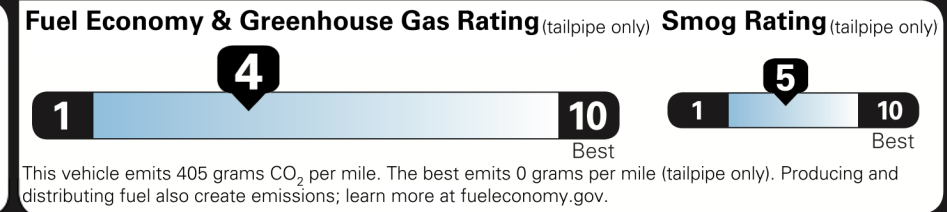

You spend $1,750
more in fuel costs over 5 years compared to the average new vehicle.

Annual fuel cost $1,850