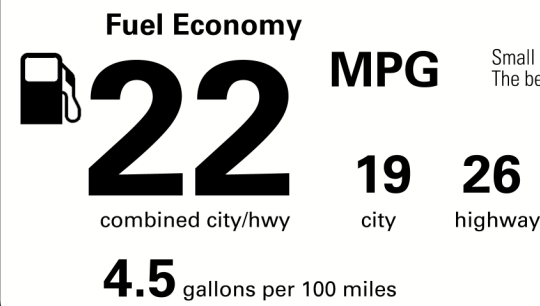

\$46,470.00

Not Original - Copy

Created on 2020-09-29 22:30:50 (UTC)

EPA DOT Fuel Economy and Environment

Gasoline Vehicle

You spend \$1,750
 more in fuel costs over 5 years compared to the average new vehicle.

Annual fuel cost \$1,850

Actual results will vary for many reasons, including driving conditions and how you drive and maintain your vehicle. The average new vehicle gets 27 MPG and costs \$7,500 to fuel over 5 years. Cost estimates are based on 15,000 miles per year at \$2.70 per gallon. MPGe is miles per gasoline gallon equivalent. Vehicle emissions are a significant cause of climate change and smog.