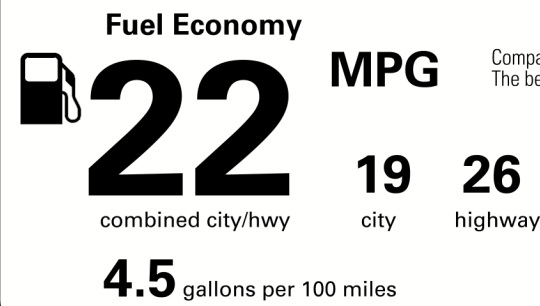

MANUFACTURER'S SUGGESTED RETAIL PRICE

- ** Panoramic View Monitor, Intuitive Parking Assist with Auto Braking and Rear Cross-Traffic Braking 1,365.00
- ** Navigation/Mark Levinson Audio Package: Navigation System with 10.3-in Touchscreen Multimedia Display, Lexus Enform Dynamic Navigation (3-Year Trial Included), Dynamic Voice Command (10-Year Trial Included), Lexus Enform Destination Assist (3-Year Trial Included), and Mark Levinson 17-speaker, 1,800 Watt Premium Surround Sound Audio System 2,750.00
- ** Power Tilt-and-Slide Moonroof 1,100.00
- ** All Weather Floor Liner and Trunk Tray 290.00
- ** Trunk Mat/Cargo Net/Whl Locks/Rr Bumper 390.00

\$44,900.00

Not Original Copy

Created on 2021-04-20 20:15:31 (UTC)

EPA DOT Fuel Economy and Environment

Gasoline Vehicle

Compacts range from 14 to 114 MPG. The best vehicle rates 141 MPGe.

You spend \$3,500 more in fuel costs over 5 years compared to the average new vehicle.

Annual fuel cost \$2,200

Actual results will vary for many reasons, including driving conditions and how you drive and maintain your vehicle. The average new vehicle gets 27 MPG and costs \$7,500 to fuel over 5 years. Cost estimates are based on 15,000 miles per year at \$3.25 per gallon. MPGe is miles per gasoline gallon equivalent. Vehicle emissions are a significant cause of climate change and smog.