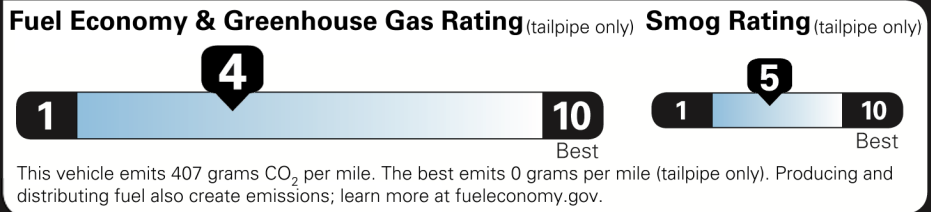

Actual results will vary for many reasons, including driving conditions and how you drive and maintain your vehicle. The average new vehicle gets 27 MPG and costs $7,500 to fuel over 5 years. Cost estimates are based on 15,000 miles per year at $3.25 per gallon. MPGe is miles per gasoline gallon equivalent. Vehicle emissions are a significant cause of climate change and smog.

fueleconomy.gov
Calculate personalized estimates and compare vehicles

GOVERNMENT 5-STAR SAFETY RATINGS

Overall Vehicle Score	★★★★★
Based on the combined ratings of frontal, side and rollover. Should ONLY be compared to other vehicles of similar size and weight.	
Frontal Crash	★★★★★
Based on the risk of injury in a frontal impact. Should ONLY be compared to other vehicles of similar size and weight.	
Driver Passenger	★★★★★
Side Crash	★★★★★
Based on the risk of injury in a side impact.	
Rollover	★★★★★
Based on the risk of rollover in a single-vehicle crash.	

Star ratings range from 1 to 5 stars (★★★★★) with 5 being the highest.
Source: National Highway Traffic Safety Administration (NHTSA)
www.safercar.gov or 1-888-327-4236

SUB-TOTAL	$50,795.00
DELIVERY, PROCESSING AND HANDLING FEE	1,025.00
TOTAL	$51,820.00

APPLICABLE FEDERAL TAXES NOT INCLUDED

Manufacturer's suggested retail price includes manufacturer's recommended pre-delivery service.

License and title fees, state, local and applicable federal taxes, and dealer installed options and accessories are not included in the manufacturer's suggested retail price.

LEXUS NEW VEHICLE LIMITED WARRANTY

- 4YR / 50000 mile basic coverage
- 6YR / 70000 mile powertrain coverage
- 6YR / Unlimited mile corrosion perforation warranty

See your Warranty and Services Guide for details.

LEXUS IS PLEASED TO OFFER THE FOLLOWING OWNER SUPPORT PACKAGE WITH EACH NEW LEXUS

- 24 hour, 365 day/yr. roadside assistance plan
- Complimentary 1st and 2nd scheduled maintenance services
- Lodging for emergency breakdown 100 miles from home

An extended service contact may be available for this vehicle. Ask dealer for details

LML1E2N2S0F0W0
110A41 334 LK N-0349 L081