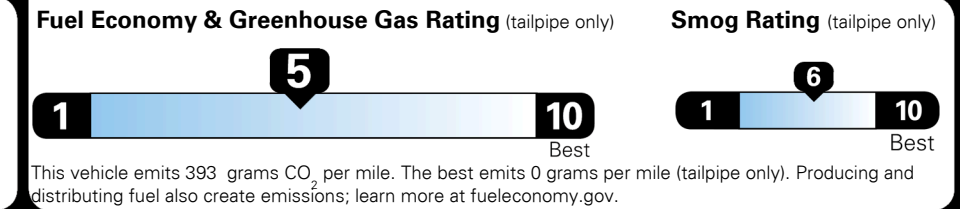

Inland Freight & Handling : \$1,495.00

TOTAL PRICE: \$54,985.00

EPA DOT Fuel Economy and Environment

Gasoline Vehicle

Fuel Economy

23 MPG
combined city/hwy

20 city
28 highway

4.3 gallons per 100 miles

Small SUVs range from 14 to 125 MPG. The best vehicle rates 146 MPGe.

You spend \$5,000
more in fuel costs over 5 years compared to the average new vehicle.

Annual fuel cost \$2,700

Actual results will vary for many reasons, including driving conditions and how you drive and maintain your vehicle. The average new vehicle gets 29 MPG and costs \$8,500 to fuel over 5 years. Cost estimates are based on 15,000 miles per year at \$ 4.15 per gallon. MPGe is miles per gasoline gallon equivalent. Vehicle emissions are a significant cause of climate change and smog.