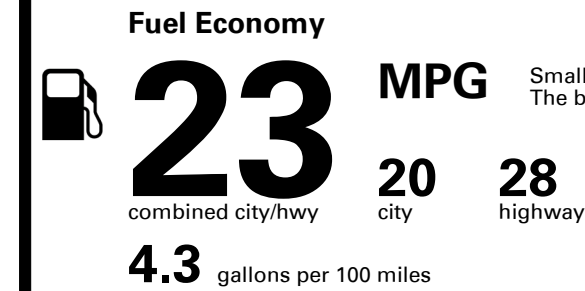

## EPA DOT Fuel Economy and Environment

Gasoline Vehicle

Small SUVs range from 14 to 125 MPG. The best vehicle rates 146 MPGe.

**You spend \$5,000**  
**more in fuel costs over 5 years**  
compared to the average new vehicle.