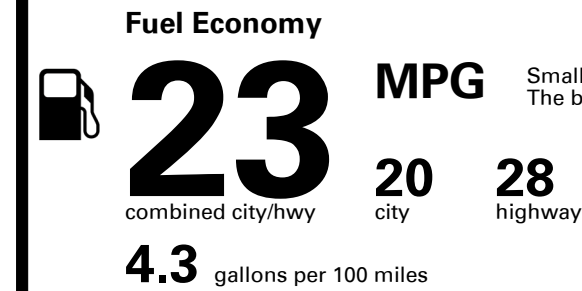

EMISSIONS:
This vehicle is certified to meet emission requirements in all 50 states

Inland Freight & Handling : \$1,495.00

TOTAL PRICE: \$54,770.00

EPA DOT Fuel Economy and Environment

Gasoline Vehicle

Small SUVs range from 14 to 125 MPG. The best vehicle rates 146 MPGe.

You spend \$5,000
more in fuel costs over 5 years
compared to the average new vehicle.

Annual fuel cost \$2,700

Fuel Economy & Greenhouse Gas Rating (tailpipe only)

Smog Rating (tailpipe only)

This vehicle emits 393 grams CO₂ per mile. The best emits 0 grams per mile (tailpipe only). Producing and distributing fuel also create emissions; learn more at fueleconomy.gov.