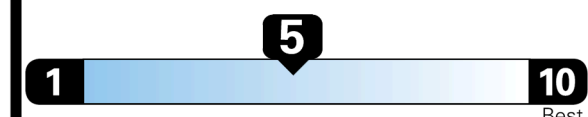

2026 GV70 2.5T ADVANCED AWD

THE GENESIS EXPERIENCE

- 3 Yr / 36K Complimentary Maintenance
- 3 Yr / 36K Complimentary Service Valet *
- 3 Yr Complimentary Map Care ·
- Complimentary Genesis Connected Services *
- * Exclusions may apply, see retailer for details

STANDARD FEATURES:

ADVANCED SAFETY TECHNOLOGY

- Forward Collision-Avoidance Assist
- Lane Keeping Assist
- Lane Following Assist
- Driver Attention Warning
- Parking Distance Warning
- Blind-Spot Collision Avoidance-Assist
- Rear Cross-Traffic Collision Avoidance-Assist
- Rearview Camera
- Safe Exit Assist
- Forward Attention Warning

POWERTRAIN TECHNOLOGY

- 2.5L Inline 4 Turbo GDI
- 8-speed Automatic Transmission

EXTERIOR

- 19-inch Alloy Wheels
- Power Hands-Free Smart Liftgate w/ Auto Open
- High Beam Assist
- Panoramic Sunroof
- Power Folding Mirrors + Logo Lamp

COMFORT & CONVENIENCE

- Power Driver's Seat w/ Power Lumbar
- Power Front Passenger Seat
- Heated Front Seats
- Smart Cruise Control
- Intelligent Speed Limit Assist
- Highway Driving Assist
- Power Tilt & Telescopic Steering Wheel

COMFORT & CONVENIENCE(cont.)

- Adjustable Interior Ambient Lighting

MULTIMEDIA & CONNECTIVITY

- 27" OLED Instrument Cluster & Navigation
- SiriusXM® Radio w/ 90-day trial subscription; Not Available in AK & HI
- Apple CarPlay® & Android Auto™
- Wireless Phone Charger
- Genesis Connected Services
- Fingerprint Recognition

ADVANCED FEATURES

- Leather Seating Surfaces
- Back Lighting Film Trim
- Front Passenger Seat w/ Power Lumbar
- Bang & Olufsen® Premium Audio
- Surround View Monitor
- Blind-Spot View Monitor
- Parking Collision-Avoidance Assist
- Advanced Rear Occupant Alert
- Ventilated Front Seats
- Heated Steering Wheel

ADDITIONAL STANDARD FEATURES