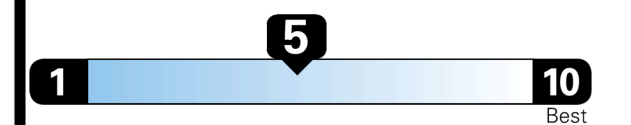

Small SUVs range from 14 to 125 MPG. The best vehicle rates 146 MPGe.

You spend \$5,000
more in fuel costs over 5 years compared to the average new vehicle.

Annual fuel cost \$2,700

Fuel Economy & Greenhouse Gas Rating (tailpipe only)