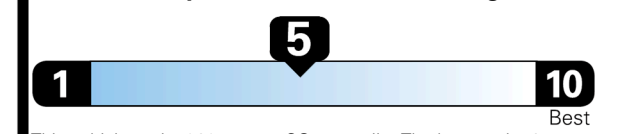

Fuel Economy & Greenhouse Gas Rating (tailpipe only)