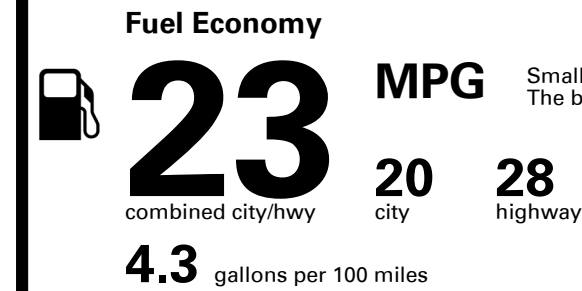

EMISSIONS:
This vehicle is certified to meet emission requirements in all 50 states

Inland Freight & Handling : \$1,495.00

TOTAL PRICE: \$59,760.00

EPA DOT Fuel Economy and Environment

Gasoline Vehicle

Small SUVs range from 14 to 125 MPG. The best vehicle rates 146 MPGe.

You spend \$5,000
more in fuel costs over 5 years
compared to the average new vehicle.

Annual fuel cost \$2,700

Fuel Economy & Greenhouse Gas Rating (tailpipe only)

Smog Rating (tailpipe only)

This vehicle emits 393 grams CO₂ per mile. The best emits 0 grams per mile (tailpipe only). Producing and distributing fuel also create emissions; learn more at fueleconomy.gov.