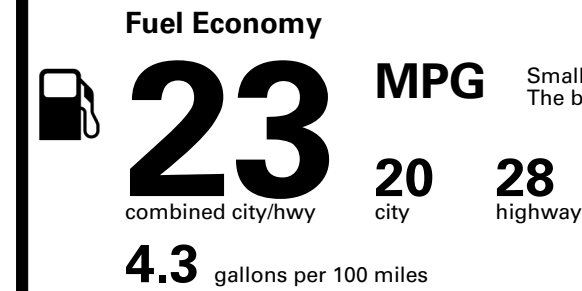

EMISSIONS:
This vehicle is certified to meet emission requirements in all 50 states

Inland Freight & Handling : \$1,495.00

TOTAL PRICE: \$59,460.00

EPA DOT Fuel Economy and Environment

Gasoline Vehicle

Small SUVs range from 14 to 125 MPG. The best vehicle rates 146 MPGe.

You spend \$5,000
more in fuel costs over 5 years
compared to the average new vehicle.

Annual fuel cost \$2,700

Fuel Economy & Greenhouse Gas Rating (tailpipe only)

Smog Rating (tailpipe only)

This vehicle emits 393 grams CO₂ per mile. The best emits 0 grams per mile (tailpipe only). Producing and distributing fuel also create emissions; learn more at fueleconomy.gov.