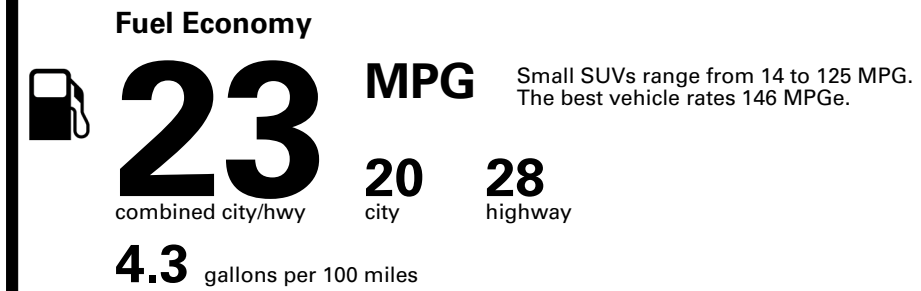

## EPA DOT Fuel Economy and Environment

Gasoline Vehicle

**You spend \$5,000**  
more in fuel costs over 5 years compared to the average new vehicle.

**Annual fuel cost \$2,700**