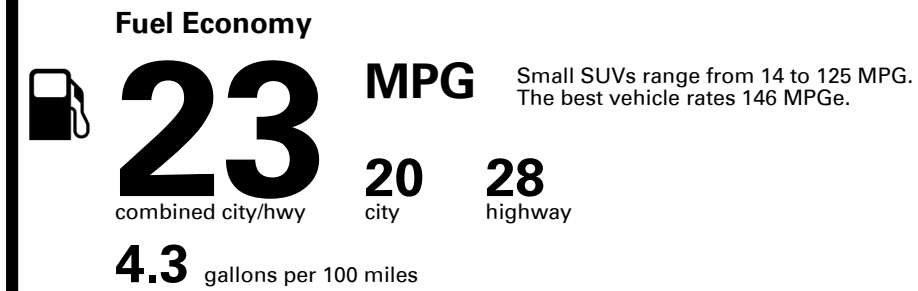

TOTAL PRICE: \$59,385.00

54 A

EPA DOT Fuel Economy and Environment

Gasoline Vehicle

You spend \$5,000
more in fuel costs over 5 years compared to the average new vehicle.

Annual fuel cost \$2,700

Fuel Economy & Greenhouse Gas Rating (tailpipe only)