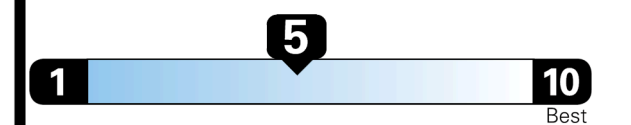

EPA DOT Fuel Economy and Environment

Gasoline Vehicle

Fuel Economy

23 MPG
combined city/hwy

20 city
28 highway

4.3 gallons per 100 miles

Small SUVs range from 14 to 125 MPG. The best vehicle rates 146 MPGe.

You spend $5,000
more in fuel costs over 5 years
compared to the average new vehicle.

Annual fuel cost $2,700

Fuel Economy & Greenhouse Gas Rating (tailpipe only)

Smog Rating (tailpipe only)