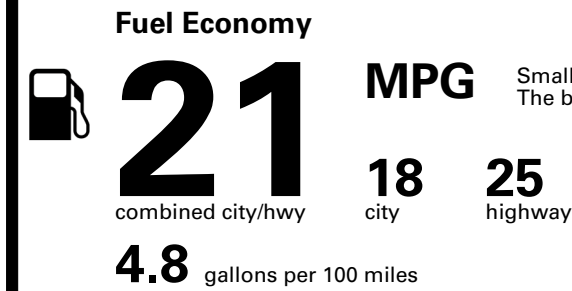

Inland Freight & Handling : \$1,495.00

TOTAL PRICE: \$74,110.00

118 A

EPA DOT Fuel Economy and Environment

Gasoline Vehicle

Small SUVs range from 14 to 125 MPG. The best vehicle rates 146 MPGe.

You spend \$6,250
more in fuel costs over 5 years
compared to the average new vehicle.

Annual fuel cost \$2,950

Fuel Economy & Greenhouse Gas Rating (tailpipe only)

Smog Rating (tailpipe only)

This vehicle emits 433 grams CO₂ per mile. The best emits 0 grams per mile (tailpipe only). Producing and distributing fuel also create emissions; learn more at fueleconomy.gov.