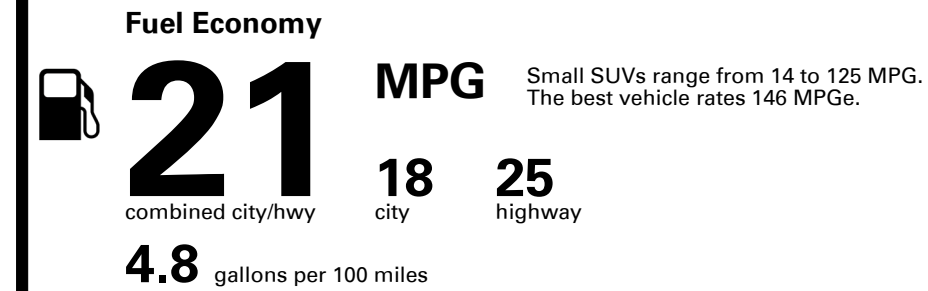

TOTAL PRICE: \$73,410.00

34 A

EPA DOT Fuel Economy and Environment

Gasoline Vehicle

You spend \$6,250
more in fuel costs over 5 years compared to the average new vehicle.

Annual fuel cost \$2,950

Fuel Economy & Greenhouse Gas Rating (tailpipe only)