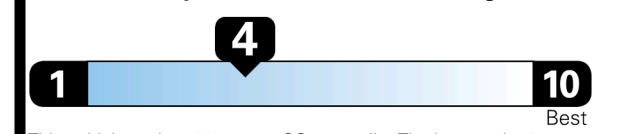

Fuel Economy & Greenhouse Gas Rating (tailpipe only)