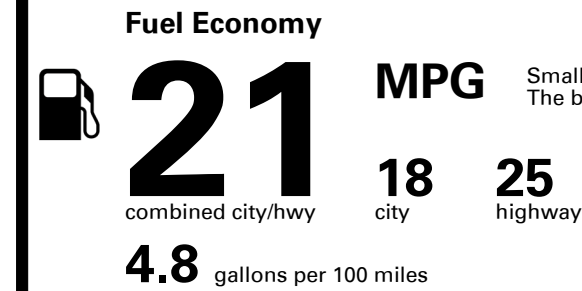

## EPA DOT Fuel Economy and Environment

Gasoline Vehicle

Small SUVs range from 14 to 125 MPG. The best vehicle rates 146 MPGe.

**You spend \$6,250**  
**more in fuel costs over 5 years**  
compared to the average new vehicle.