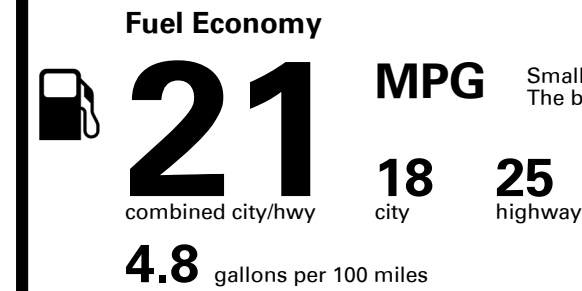

TOTAL PRICE: \$73,245.00

35 A

Inland Freight & Handling : \$1,495.00

EPA DOT Fuel Economy and Environment

Gasoline Vehicle

Small SUVs range from 14 to 125 MPG. The best vehicle rates 146 MPGe.

You spend \$6,250
more in fuel costs over 5 years
compared to the average new vehicle.

Annual fuel cost \$2,950

Fuel Economy & Greenhouse Gas Rating (tailpipe only)

Smog Rating (tailpipe only)

This vehicle emits 433 grams CO₂ per mile. The best emits 0 grams per mile (tailpipe only). Producing and distributing fuel also create emissions; learn more at fueleconomy.gov.