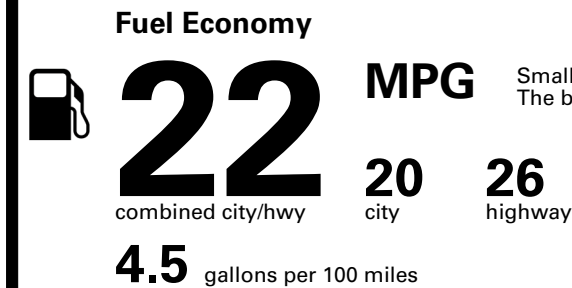

TOTAL PRICE: \$61,940.00

118 A

Inland Freight & Handling : \$1,495.00

EPA DOT Fuel Economy and Environment

Gasoline Vehicle

Small SUVs range from 14 to 125 MPG. The best vehicle rates 146 MPGe.

You spend \$5,750 more in fuel costs over 5 years compared to the average new vehicle.

Annual fuel cost \$2,850

Fuel Economy & Greenhouse Gas Rating (tailpipe only)

Smog Rating (tailpipe only)

This vehicle emits 402 grams CO₂ per mile. The best emits 0 grams per mile (tailpipe only). Producing and distributing fuel also create emissions; learn more at fueleconomy.gov.