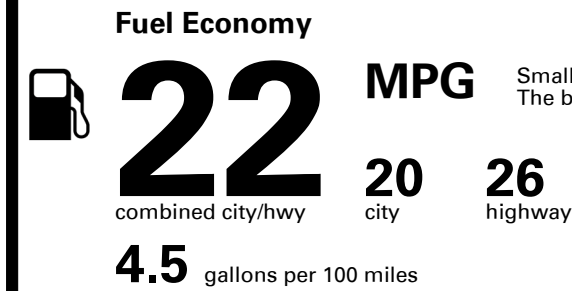

## EPA DOT Fuel Economy and Environment

Gasoline Vehicle

Small SUVs range from 14 to 125 MPG. The best vehicle rates 146 MPGe.

**You spend \$5,750**  
**more in fuel costs over 5 years**  
compared to the average new vehicle.