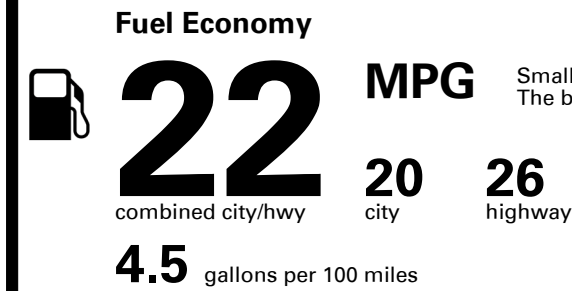

TOTAL PRICE: \$62,820.00

EPA DOT Fuel Economy and Environment

Gasoline Vehicle

Small SUVs range from 14 to 125 MPG. The best vehicle rates 146 MPGe.

You spend \$5,750
more in fuel costs over 5 years
compared to the average new vehicle.