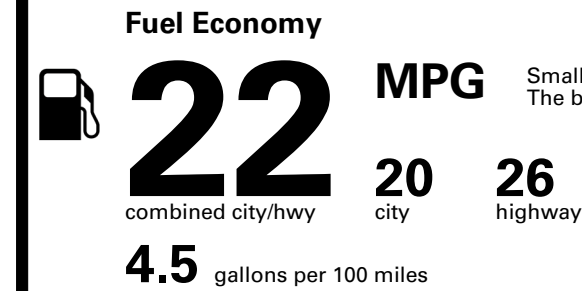

TOTAL PRICE: \$62,645.00

EPA DOT Fuel Economy and Environment

Gasoline Vehicle

Small SUVs range from 14 to 125 MPG. The best vehicle rates 146 MPGe.

You spend \$5,750
more in fuel costs over 5 years
compared to the average new vehicle.