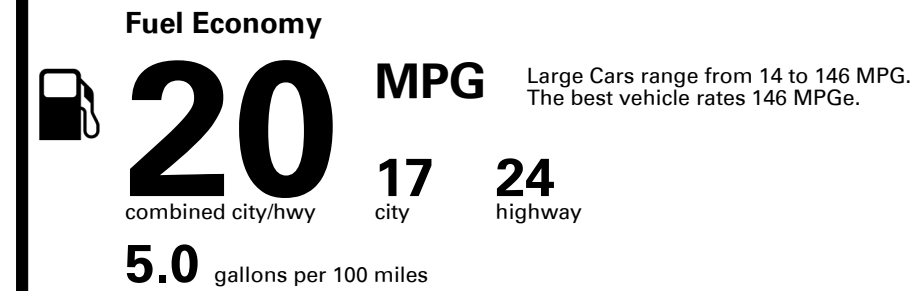

TOTAL PRICE: \$108,065.00

246 A 2466QASIAN

EPA DOT Fuel Economy and Environment

Gasoline Vehicle

You spend \$7,000
more in fuel costs over 5 years compared to the average new vehicle.

Annual fuel cost \$3,100