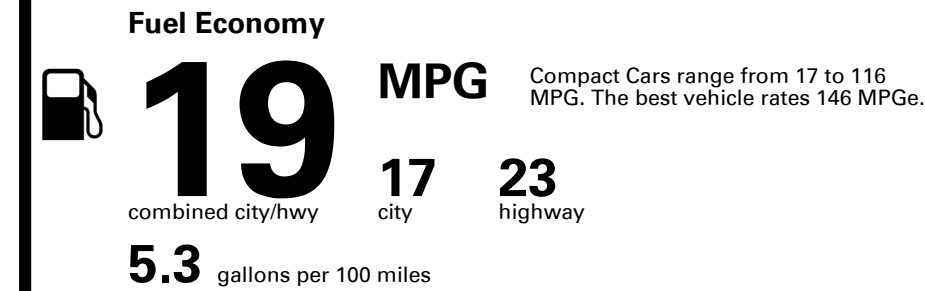

TOTAL PRICE: \$60,945.00

35 A 0456QASIAN

EPA DOT Fuel Economy and Environment

Gasoline Vehicle

You spend \$8,000
more in fuel costs over 5 years compared to the average new vehicle.

Annual fuel cost \$3,300