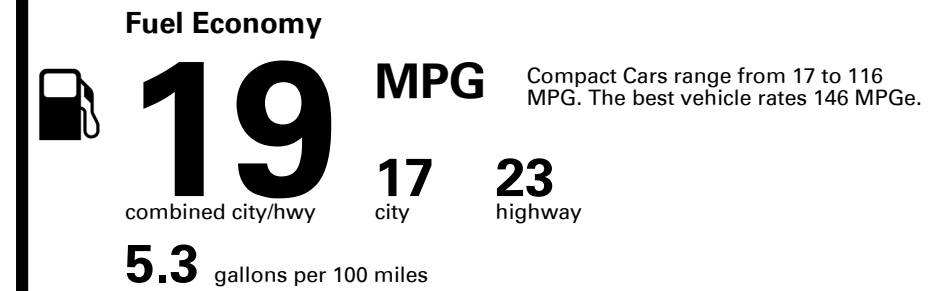

TOTAL PRICE: \$61,080.00

89 A 1156QMORNI

EPA DOT Fuel Economy and Environment

You spend \$8,000
more in fuel costs over 5 years compared to the average new vehicle.

Annual fuel cost \$3,300

Fuel Economy & Greenhouse Gas Rating (tailpipe only)