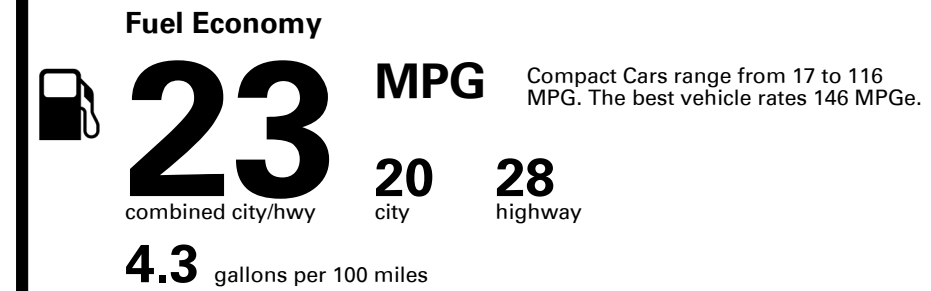

## EPA DOT Fuel Economy and Environment

Gasoline Vehicle

**You spend \$5,000**  
more in fuel costs over 5 years compared to the average new vehicle.

**Annual fuel cost \$2,700**

Fuel Economy & Greenhouse Gas Rating (tailpipe only)