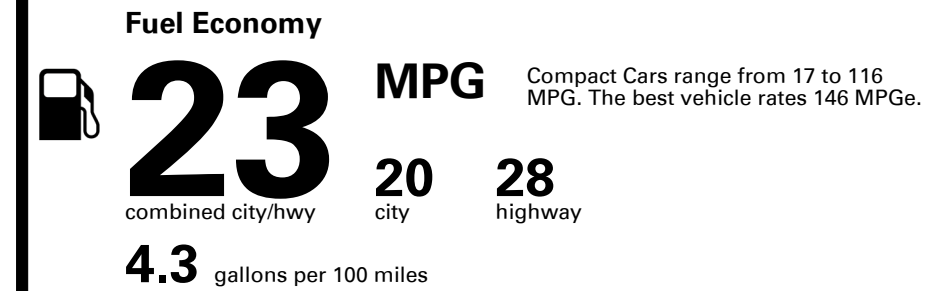

TOTAL PRICE: \$52,925.00

EPA DOT Fuel Economy and Environment

Gasoline Vehicle

You spend \$5,000
more in fuel costs over 5 years
compared to the average new vehicle.

Annual fuel cost \$2,700

Fuel Economy & Greenhouse Gas Rating (tailpipe only)