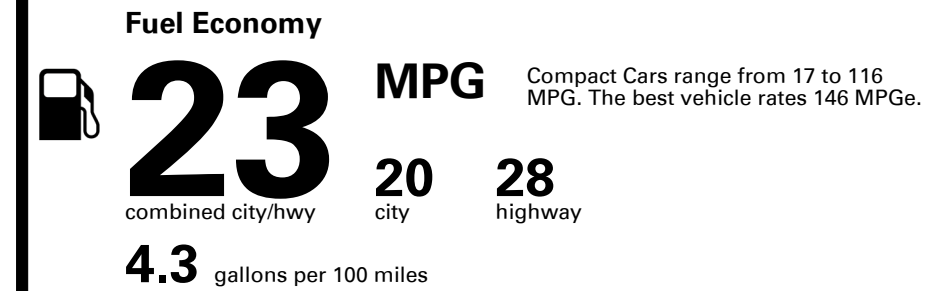

PRESTIGE FEATURES

- Aluminum Trim
- Wide Sunroof
- Parking Distance Warning
- Power-Folding Outside Mirrors w/ Genesis Logo Puddle Lamps
- Leather Seating Surfaces
- Power Front Passenger Seat w/ Power Lumbar
- Integrated Memory System
- Ventilated Front Seats
- Lexicon® Premium Audio
- Wireless Phone Charger
- Surround View Monitor / Blind Spot Monitor

Additional Standard Features

- Carpeted Floor Mats

Full Tank of Gas

GENESIS WARRANTY

- 5-year / 60,000-mile New Vehicle Warranty*
- 10-year / 100,000-mile Powertrain Warranty*
- 7-year / Unlimited-mile Anti-perforation Warranty*
- Limited warranties, see dealer for details

Manufacturer's Suggested Retail Price: $50,450.00

ADDED FEATURES:

- *SAVILE SILVER(SSS) Paint $650.00

Accessories

- *Cargo Blocks $40.00
- *Reversible Cargo Tray $195.00
- *First Aid Kit $65.00
- *Mudguards $170.00

SOLD TO: NY701
GENESIS OF BUFFALO
8143 MAIN STREET
WILLIAMSVILLE NY 14221

SHIPPED TO: NY701

Inland Freight & Handling : $1,395.00

VIN: KMTG34SC4TU172454	EXTERIOR COLOR: SAVILE SILVER	INTERIOR/SEAT COLOR: OBSIDIAN BLACK/OBSIDIAN
MODEL: R0442A45	PORT OF ENTRY: PH	TRANSPORT: TRUCK
EMISSIONS: This vehicle is certified to meet emission requirements in all 50 states		ACCESSORY WEIGHT: 11 lbs./ 5 kgs.

TOTAL PRICE: $52,965.00

EPA DOT Fuel Economy and Environment

Gasoline Vehicle

You spend $5,000
more in fuel costs over 5 years compared to the average new vehicle.

Annual fuel cost $2,700

Fuel Economy & Greenhouse Gas Rating (tailpipe only)

Smog Rating (tailpipe only)

Actual results will vary for many reasons, including driving conditions and how you drive and maintain your vehicle. The average new vehicle gets 29 MPG and costs $8,500 to fuel over 5 years. Cost estimates are based on 15,000 miles per year at $ 4.15 per gallon. MPGe is miles per gasoline gallon equivalent. Vehicle emissions are a significant cause of climate change and smog.

fueleconomy.gov

Calculate personalized estimates and compare vehicles

GOVERNMENT 5-STAR SAFETY RATINGS

This vehicle has not been rated by the government for overall vehicle score, frontal crash, side crash or rollover risk.

Source: National Highway Traffic Safety Administration (NHTSA).
www.safercar.gov or 1-888-327-4236

Manufacturer's suggested retail price includes manufacturer's recommended pre-delivery service. Gasoline license and title fees state and local taxes and dealer installed options and accessories are not included in the manufacturer's suggested retail price. This label has been affixed to this vehicle by Genesis Motor America, pursuant to the requirements of 15 U.S.C. 1231 et seq. which prohibits its removal or alteration prior to delivery to the ultimate purchaser.

PARTS CONTENT INFORMATION

FOR VEHICLES IN THIS CARLINE:	U.S./CANADIAN PARTS CONTENT:	5 %
MAJOR SOURCES OF FOREIGN PARTS CONTENT:	KOREA:	80 %
FOR THIS VEHICLE:	FINAL ASSEMBLY POINT:	ULSAN, KOREA
ENGINE: KOREA	TRANSMISSION: KOREA	

Note: Parts content does not include final assembly, distribution, or other non-parts costs.