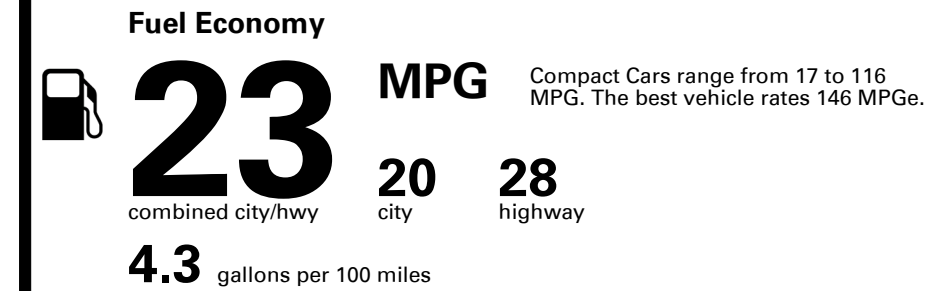

PRESTIGE FEATURES

- Aluminum Trim
- Wide Sunroof
- Parking Distance Warning
- Power-Folding Outside Mirrors w/ Genesis Logo Puddle Lamps
- Leather Seating Surfaces
- Power Front Passenger Seat w/ Power Lumbar
- Integrated Memory System
- Ventilated Front Seats
- Lexicon® Premium Audio
- Wireless Phone Charger
- Surround View Monitor / Blind Spot Monitor

Additional Standard Features

- Carpeted Floor Mats

Full Tank of Gas

GENESIS WARRANTY

- 5-year / 60,000-mile New Vehicle Warranty*
- 10-year / 100,000-mile Powertrain Warranty*
- 7-year / Unlimited-mile Anti-perforation Warranty*
- Limited warranties, see dealer for details

Manufacturer's Suggested Retail Price: $50,450.00

ADDED FEATURES:

Accessories

- *Reversible Cargo Tray $195.00
- *First Aid Kit $65.00
- *All Season Fitted Liners $235.00

SOLD TO: NY701
GENESIS OF BUFFALO
8143 MAIN STREET
WILLIAMSVILLE NY 14221

SHIPPED TO: NY701

Inland Freight & Handling : $1,395.00

VIN: KMTG34SC5TU173998	EXTERIOR COLOR: VATNA GRAY	INTERIOR/SEAT COLOR: VANILLA BEIGE/VANILLA
MODEL: R0442A45	PORT OF ENTRY: PH	TRANSPORT: TRUCK
EMISSIONS: This vehicle is certified to meet emission requirements in all 50 states		ACCESSORY WEIGHT: 14 lbs./ 6 kgs.

TOTAL PRICE: $52,340.00

EPA DOT Fuel Economy and Environment

Gasoline Vehicle

You spend $5,000
more in fuel costs over 5 years
compared to the average new vehicle.

Annual fuel cost $2,700

Fuel Economy & Greenhouse Gas Rating (tailpipe only)

Smog Rating (tailpipe only)

This vehicle emits 385 grams CO₂ per mile. The best emits 0 grams per mile (tailpipe only). Producing and distributing fuel also create emissions; learn more at fueleconomy.gov.

Actual results will vary for many reasons, including driving conditions and how you drive and maintain your vehicle. The average new vehicle gets 29 MPG and costs $8,500 to fuel over 5 years. Cost estimates are based on 15,000 miles per year at $ 4.15 per gallon. MPGe is miles per gasoline gallon equivalent. Vehicle emissions are a significant cause of climate change and smog.

fueleconomy.gov

Calculate personalized estimates and compare vehicles

GOVERNMENT 5-STAR SAFETY RATINGS

This vehicle has not been rated by the government for overall vehicle score, frontal crash, side crash or rollover risk.

Source: National Highway Traffic Safety Administration (NHTSA).
www.safercar.gov or 1-888-327-4236

Manufacturer's suggested retail price includes manufacturer's recommended pre-delivery service. Gasoline license and title fees state and local taxes and dealer installed options and accessories are not included in the manufacturer's suggested retail price. This label has been affixed to this vehicle by Genesis Motor America, pursuant to the requirements of 15 U.S.C. 1231 et seq. which prohibits its removal or alteration prior to delivery to the ultimate purchaser.

PARTS CONTENT INFORMATION

FOR VEHICLES IN THIS CARLINE:	U.S./CANADIAN PARTS CONTENT:	5 %
MAJOR SOURCES OF FOREIGN PARTS CONTENT:	KOREA: 80 %	
FOR THIS VEHICLE:	FINAL ASSEMBLY POINT:	ULSAN, KOREA
	COUNTRY OF ORIGIN:	
ENGINE: KOREA	TRANSMISSION: KOREA	

Note: Parts content does not include final assembly, distribution, or other non-parts costs.