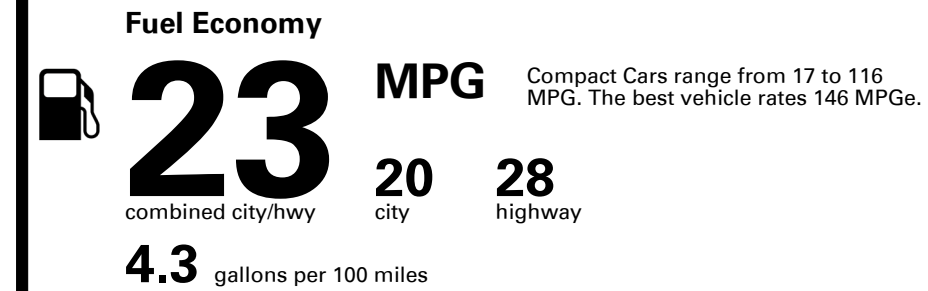

TOTAL PRICE: \$52,990.00

85 A 1096QTOREA

EPA DOT Fuel Economy and Environment

Gasoline Vehicle

You spend \$5,000
more in fuel costs over 5 years compared to the average new vehicle.

Annual fuel cost \$2,700