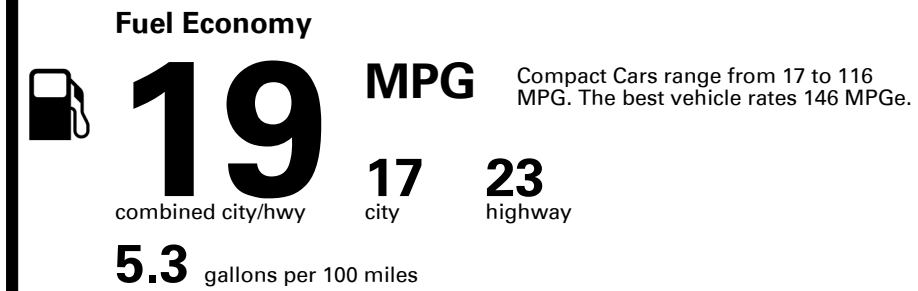

TOTAL PRICE: \$57,430.00

EPA DOT Fuel Economy and Environment

Gasoline Vehicle

You spend \$8,000
more in fuel costs over 5 years
compared to the average new vehicle.

Annual fuel cost \$3,300

Fuel Economy & Greenhouse Gas Rating (tailpipe only)