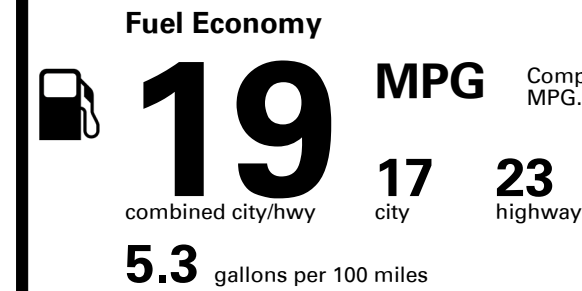

TOTAL PRICE: \$58,170.00

EPA DOT Fuel Economy and Environment

Gasoline Vehicle

Compact Cars range from 17 to 116 MPG. The best vehicle rates 146 MPGe.

You spend \$8,000
more in fuel costs over 5 years
compared to the average new vehicle.

Annual fuel cost \$3,300

Fuel Economy & Greenhouse Gas Rating (tailpipe only)

Smog Rating (tailpipe only)

This vehicle emits 466 grams CO₂ per mile. The best emits 0 grams per mile (tailpipe only). Producing and distributing fuel also create emissions; learn more at fueleconomy.gov.