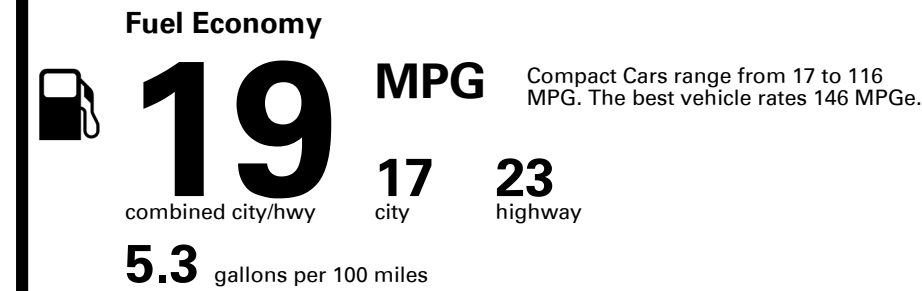

## EPA DOT Fuel Economy and Environment

Gasoline Vehicle

**You spend \$8,000**  
**more in fuel costs over 5 years**  
compared to the average new vehicle.

**Annual fuel cost \$3,300**

**Fuel Economy & Greenhouse Gas Rating** (tailpipe only)