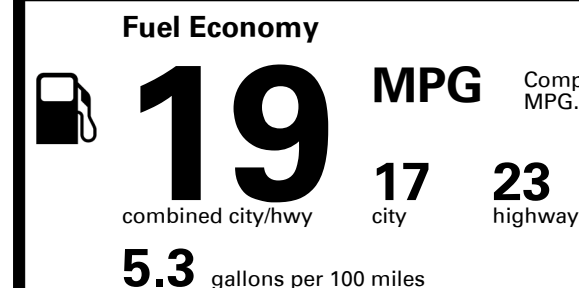

TOTAL PRICE: \$58,115.00

EPA DOT Fuel Economy and Environment

Gasoline Vehicle

Compact Cars range from 17 to 116 MPG. The best vehicle rates 146 MPGe.

You spend \$8,000
more in fuel costs over 5 years
compared to the average new vehicle.