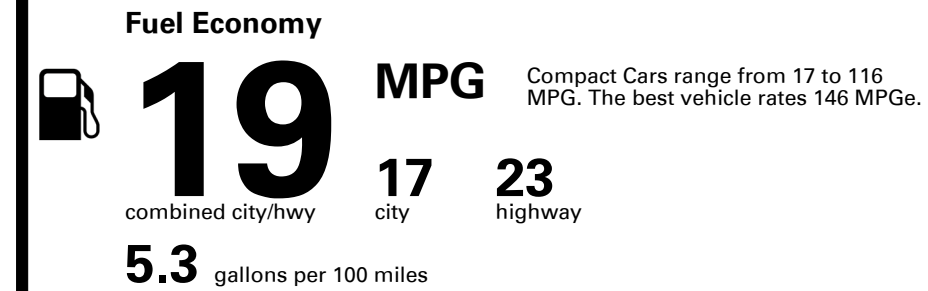

## EPA DOT Fuel Economy and Environment

Gasoline Vehicle

**You spend \$8,000**  
more in fuel costs over 5 years compared to the average new vehicle.

**Annual fuel cost \$3,300**

**Fuel Economy & Greenhouse Gas Rating** (tailpipe only)