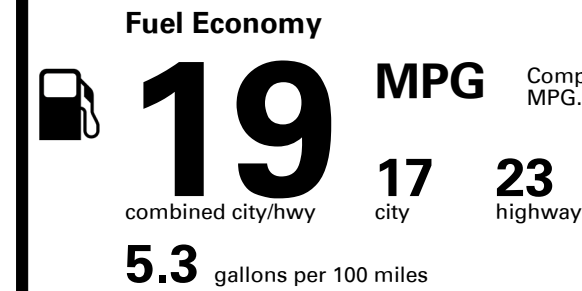

Inland Freight & Handling : \$1,395.00

TOTAL PRICE: \$58,145.00

EPA DOT Fuel Economy and Environment

Gasoline Vehicle

Compact Cars range from 17 to 116 MPG. The best vehicle rates 146 MPGe.

You spend \$8,000 more in fuel costs over 5 years compared to the average new vehicle.

Annual fuel cost \$3,300

Fuel Economy & Greenhouse Gas Rating (tailpipe only)

Smog Rating (tailpipe only)

This vehicle emits 466 grams CO₂ per mile. The best emits 0 grams per mile (tailpipe only). Producing and distributing fuel also create emissions; learn more at fueleconomy.gov.