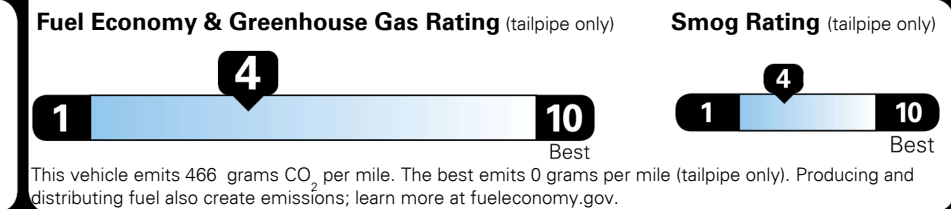

TOTAL PRICE: \$58,080.00

EPA DOT Fuel Economy and Environment

Gasoline Vehicle

You spend \$8,000
more in fuel costs over 5 years compared to the average new vehicle.

Annual fuel cost \$3,300

Actual results will vary for many reasons, including driving conditions and how you drive and maintain your vehicle. The average new vehicle gets 29 MPG and costs \$8,500 to fuel over 5 years. Cost estimates are based on 15,000 miles per year at \$ 4.15 per gallon. MPGe is miles per gasoline gallon equivalent. Vehicle emissions are a significant cause of climate change and smog.