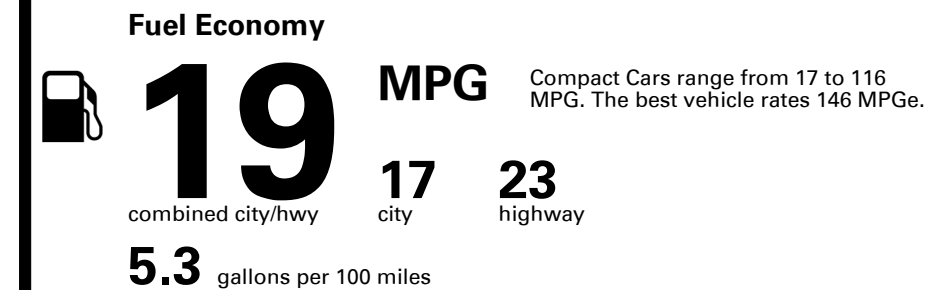

SOLD TO: NY701
GENESIS OF BUFFALO
8143 MAIN STREET
WILLIAMSVILLE NY 14221

SHIPPED TO: NY701

Inland Freight & Handling : \$1,395.00

VIN: KMTG54SEXTU168520	EXTERIOR COLOR: SAVILE SILVER	INTERIOR/SEAT COLOR: SEVILLA RED/OBSIDIAN
MODEL: R0472A65	PORT OF ENTRY: PH	TRANSPORT: TRUCK
EMISSIONS: This vehicle is certified to meet emission requirements in all 50 states		ACCESSORY WEIGHT: 15 lbs./ 7 kgs.

TOTAL PRICE: \$58,080.00

EPA DOT Fuel Economy and Environment

Gasoline Vehicle

You spend \$8,000
more in fuel costs over 5 years compared to the average new vehicle.

Annual fuel cost \$3,300

Actual results will vary for many reasons, including driving conditions and how you drive and maintain your vehicle. The average new vehicle gets 29 MPG and costs \$8,500 to fuel over 5 years. Cost estimates are based on 15,000 miles per year at \$ 4.15 per gallon. MPGe is miles per gasoline gallon equivalent. Vehicle emissions are a significant cause of climate change and smog.