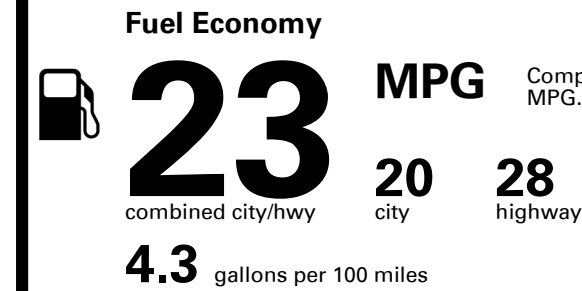

## EPA DOT Fuel Economy and Environment

Gasoline Vehicle

Compact Cars range from 17 to 116 MPG. The best vehicle rates 146 MPGe.

**You spend \$5,000**  
**more in fuel costs over 5 years**  
compared to the average new vehicle.