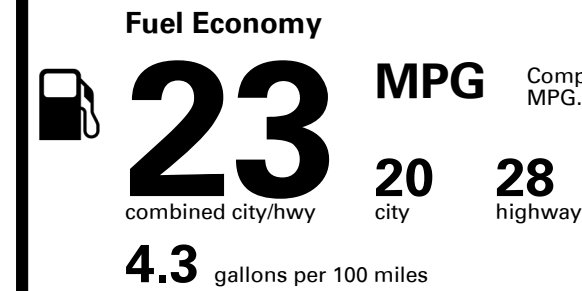

COMFORT & CONVENIENCE(cont.)

- 8" Digital Cluster + Analog Gauges
- Proximity Key w/Push Button Start
- 5 USB Ports/12V Power Outlet

MULTIMEDIA & TECHNOLOGY

- 10.25" Navigation System
- AM / FM / SiriusXM Radio® / HD Radio®
- SiriusXM® Radio w/ 90-day trial subscription; Not Available in AK & HI
- Apple CarPlay® and Android Auto™
- Genesis Connected Services

Additional Standard Features

- Carpeted Floor Mats

Full Tank of Gas

GENESIS WARRANTY

- 5-year / 60,000-mile New Vehicle Warranty*
- 10-year / 100,000-mile Powertrain Warranty*
- 7-year / Unlimited-mile Anti-perforation Warranty*
- Limited warranties, see dealer for details

Manufacturer's Suggested Retail Price: $45,550.00

ADDED FEATURES:

- *SAVILE SILVER(SSS) Paint $650.00

Accessories

- *Cargo Blocks $40.00
- *Reversible Cargo Tray $195.00
- *First Aid Kit $65.00
- *Mudguards $170.00

SOLD TO: NY701
GENESIS OF BUFFALO
8143 MAIN STREET
WILLIAMSVILLE NY 14221

SHIPPED TO: NY701

Inland Freight & Handling : $1,395.00

VIN: KMTG64SC9TU172392	EXTERIOR COLOR: SAVILE SILVER	INTERIOR/SEAT COLOR: VANILLA BEIGE/VANILLA
MODEL: R0422A45	PORT OF ENTRY: PH	TRANSPORT: TRUCK
EMISSIONS: This vehicle is certified to meet emission requirements in all 50 states		ACCESSORY WEIGHT: 11 lbs./ 5 kgs.

TOTAL PRICE: $48,065.00

57 A 0756QMORNI

EPA DOT Fuel Economy and Environment

Gasoline Vehicle

Compact Cars range from 17 to 116 MPG. The best vehicle rates 146 MPGe.

You spend $5,000
more in fuel costs over 5 years
compared to the average new vehicle.

Annual fuel cost $2,700

Fuel Economy & Greenhouse Gas Rating (tailpipe only)