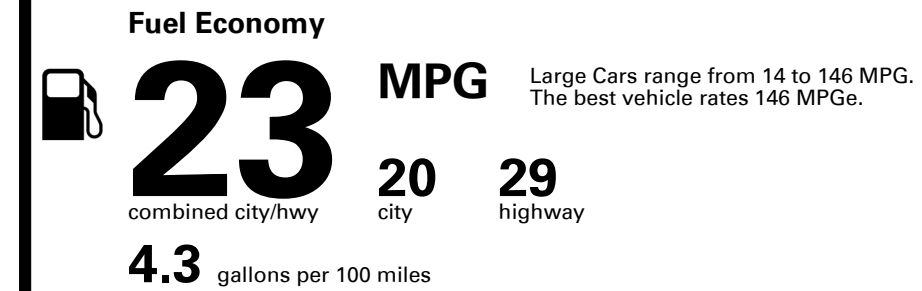

## EPA DOT Fuel Economy and Environment

Gasoline Vehicle

**You spend \$5,000**  
more in fuel costs over 5 years compared to the average new vehicle.

**Annual fuel cost \$2,700**

**Fuel Economy & Greenhouse Gas Rating** (tailpipe only)