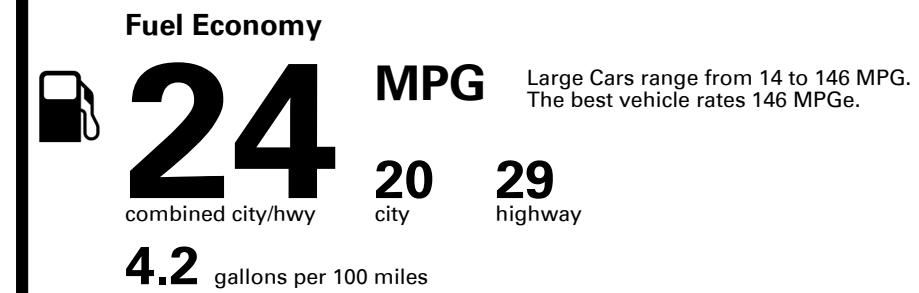

TOTAL PRICE: \$70,070.00

168 A 1725QMORNI

EPA DOT Fuel Economy and Environment

You spend \$4,250
more in fuel costs over 5 years compared to the average new vehicle.

Annual fuel cost \$2,600

Fuel Economy & Greenhouse Gas Rating (tailpipe only)