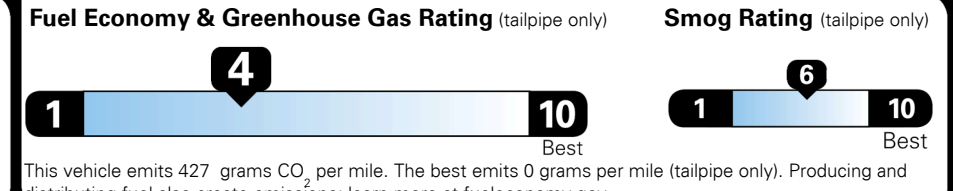

TOTAL PRICE: \$70,910.00

EPA DOT Fuel Economy and Environment

Gasoline Vehicle

Fuel Economy

21 MPG
combined city/hwy

19 MPG
city

24 MPG
highway

4.8 gallons per 100 miles

Standard SUVs range from 12 to 115 MPG. The best vehicle rates 146 MPGe.

You spend \$6,250
more in fuel costs over 5 years compared to the average new vehicle.

Annual fuel cost \$2,950

Actual results will vary for many reasons, including driving conditions and how you drive and maintain your vehicle. The average new vehicle gets 29 MPG and costs \$8,500 to fuel over 5 years. Cost estimates are based on 15,000 miles per year at \$ 4.15 per gallon. MPGe is miles per gasoline gallon equivalent. Vehicle emissions are a significant cause of climate change and smog.