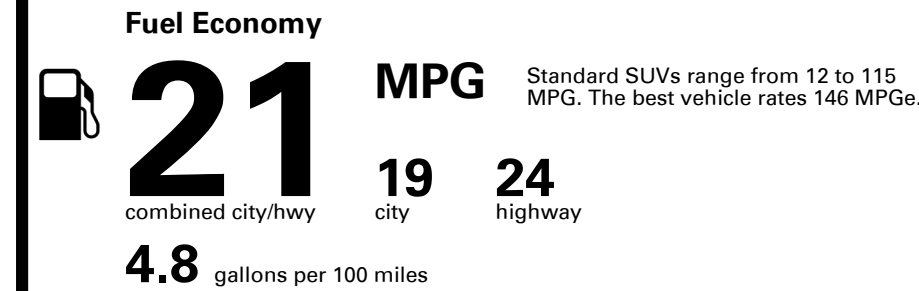

Manufacturer's Suggested Retail Price: \$68,600.00

ADDED FEATURES:

- *UYUNI WHITE(UYH) Paint \$650.00

SOLD TO: NY701
GENESIS OF BUFFALO
8143 MAIN STREET
WILLIAMSVILLE NY 14221

SHIPPED TO: NY701

VIN: KMUHBESB3TU296070	EXTERIOR COLOR: UYUNI WHITE	INTERIOR/SEAT COLOR: OBSIDIAN BLACK/OBSIDIAN
MODEL: V0432A45	PORT OF ENTRY: PH	TRANSPORT: TRUCK
EMISSIONS: This vehicle is certified to meet emission requirements in all 50 states		ACCESSORY WEIGHT: 0 lbs./ 0 kgs.

Inland Freight & Handling : \$1,495.00

TOTAL PRICE: \$70,745.00

EPA DOT Fuel Economy and Environment

Gasoline Vehicle

You spend \$6,250
more in fuel costs over 5 years compared to the average new vehicle.