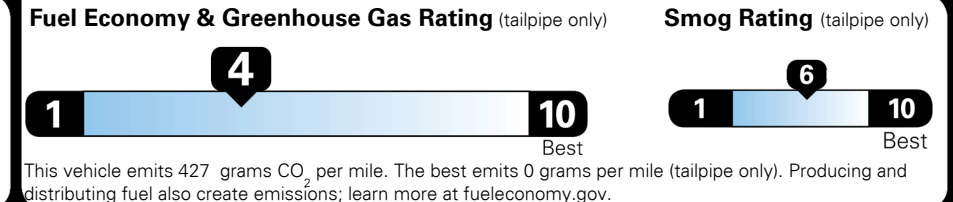

EPA DOT Fuel Economy and Environment

Gasoline Vehicle

Fuel Economy

21 MPG
combined city/hwy

19 MPG
city

24 MPG
highway

4.8 gallons per 100 miles

Standard SUVs range from 12 to 115 MPG. The best vehicle rates 146 MPGe.

You spend $6,250
more in fuel costs over 5 years compared to the average new vehicle.

Annual fuel cost $2,950