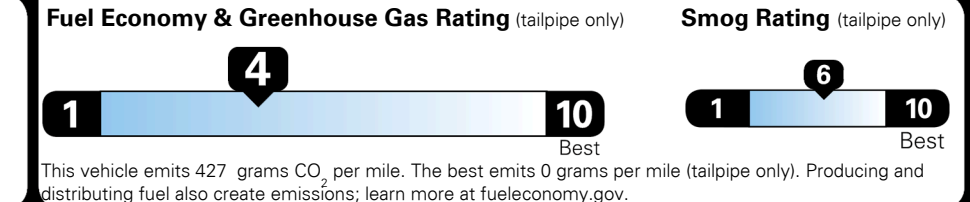

TOTAL PRICE: \$76,785.00

EPA DOT Fuel Economy and Environment

Gasoline Vehicle

Fuel Economy

21 MPG
 combined city/hwy

19 MPG
 city

24 MPG
 highway

4.8 gallons per 100 miles

Standard SUVs range from 12 to 115 MPG. The best vehicle rates 146 MPGe.

You spend \$6,250
 more in fuel costs over 5 years compared to the average new vehicle.

Annual fuel cost \$2,950

Actual results will vary for many reasons, including driving conditions and how you drive and maintain your vehicle. The average new vehicle gets 29 MPG and costs \$8,500 to fuel over 5 years. Cost estimates are based on 15,000 miles per year at \$ 4.15 per gallon. MPGe is miles per gasoline gallon equivalent. Vehicle emissions are a significant cause of climate change and smog.