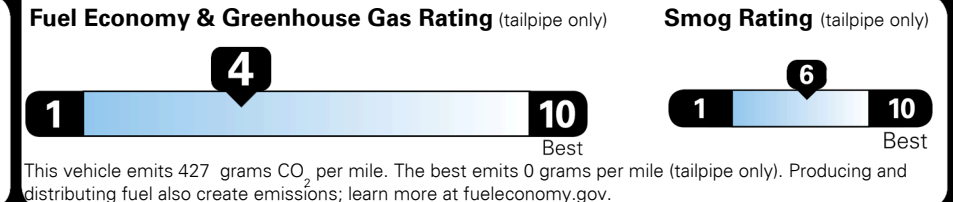

TOTAL PRICE: \$76,655.00

EPA DOT Fuel Economy and Environment

Gasoline Vehicle

Fuel Economy

21 MPG
 combined city/hwy

19 MPG
 city

24 MPG
 highway

4.8 gallons per 100 miles

Standard SUVs range from 12 to 115 MPG. The best vehicle rates 146 MPGe.

You spend \$6,250
 more in fuel costs over 5 years compared to the average new vehicle.

Annual fuel cost \$2,950

Actual results will vary for many reasons, including driving conditions and how you drive and maintain your vehicle. The average new vehicle gets 29 MPG and costs \$8,500 to fuel over 5 years. Cost estimates are based on 15,000 miles per year at \$ 4.15 per gallon. MPGe is miles per gasoline gallon equivalent. Vehicle emissions are a significant cause of climate change and smog.