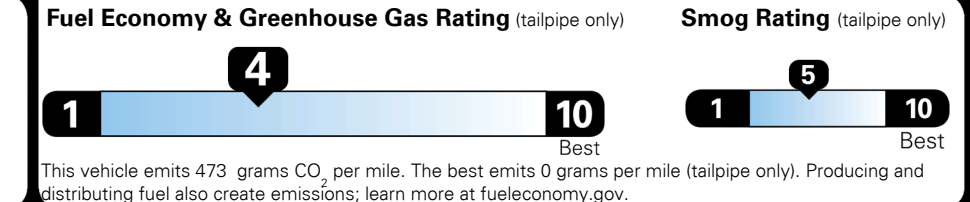

Full Tank of Gas

GENESIS WARRANTY

- 5-year/60,000-mile New Vehicle Warranty*
- 10-year/100,000-mile Powertrain Warranty*
- 7-year/Unlimited-mile Anti-perforation Warranty*
- Limited warranties, see retailer for details

Manufacturer's Suggested Retail Price: $83,250.00

ADDED FEATURES:

- *VIK BLACK(PH3) Paint $650.00
- Accessories
- *Cargo Blocks $40.00
- *Cargo Mat $200.00
- *Cargo Net $80.00
- *First Aid Kit $65.00
- *All Season Fitted Liners $235.00
- *Fragrance Cartridges $160.00
- *Mudguards $170.00
- *NFC Key Card $30.00

SOLD TO: OH702
GENESIS OF MENTOR
8494 TYLER BLVD
MENTOR OH 44060

SHIPPED TO: OH702

VIN: KMUHCESC1TU331033	EXTERIOR COLOR: VIK BLACK	INTERIOR/SEAT COLOR: OBSIDIAN BLACK/OBSIDIAN
MODEL: V04B2A65	PORT OF ENTRY: TC	TRANSPORT: TRUCK
EMISSIONS: This vehicle is certified to meet emission requirements in all 50 states		ACCESSORY WEIGHT: 21 lbs./ 10 kgs.

Inland Freight & Handling : $1,495.00

TOTAL PRICE: $86,375.00

8 A 0156TGLOVI

EPA DOT Fuel Economy and Environment

Gasoline Vehicle

Fuel Economy

19 MPG
combined city/hwy

16 MPG
city

22 MPG
highway

5.3 gallons per 100 miles

Standard SUVs range from 12 to 115 MPG. The best vehicle rates 146 MPGe.

You spend $8,000
more in fuel costs over 5 years
compared to the average new vehicle.

Annual fuel cost $3,300

Actual results will vary for many reasons, including driving conditions and how you drive and maintain your vehicle. The average new vehicle gets 29 MPG and costs $8,500 to fuel over 5 years. Cost estimates are based on 15,000 miles per year at $ 4.15 per gallon. MPGe is miles per gasoline gallon equivalent. Vehicle emissions are a significant cause of climate change and smog.

fueleconomy.gov

Calculate personalized estimates and compare vehicles

GOVERNMENT 5-STAR SAFETY RATINGS

Overall Vehicle Score ★ ★ ★ ★ ★

Based on the combined rating of frontal, side and rollover. Should ONLY be compared to other vehicles of similar size and weight.

Frontal Crash	Driver Passenger	★ ★ ★ ★ ★
Based on the risk of injury in a frontal impact. Should ONLY be compared to other vehicles of similar size and weight.		
Side Crash	Front seat Rear seat	★ ★ ★ ★ ★
Based on the risk of injury in a side impact.		
Rollover		★ ★ ★ ★
Based on the risk of rollover in a single-vehicle crash.		

Star ratings range from 1 to 5 stars (★★★★★) with 5 being the highest.
Source: National Highway Traffic Safety Administration (NHTSA).
www.safercar.gov or 1-888-327-4236

Manufacturer's suggested retail price includes manufacturer's recommended pre-delivery service. Gasoline license and title fees state and local taxes and dealer installed options and accessories are not included in the manufacturer's suggested retail price. This label has been affixed to this vehicle by Genesis Motor America, pursuant to the requirements of 15 U.S.C. 1231 et seq. which prohibits its removal or alteration prior to delivery to the ultimate purchaser.

PARTS CONTENT INFORMATION

FOR VEHICLES IN THIS CARLINE: U.S./CANADIAN PARTS CONTENT: 3 %

MAJOR SOURCES OF FOREIGN PARTS CONTENT: KOREA: 80 %

FOR THIS VEHICLE: FINAL ASSEMBLY POINT: ULSAN, KOREA

COUNTRY OF ORIGIN:

ENGINE: KOREA TRANSMISSION: KOREA

Note: Parts content does not include final assembly, distribution, or other non-parts costs.