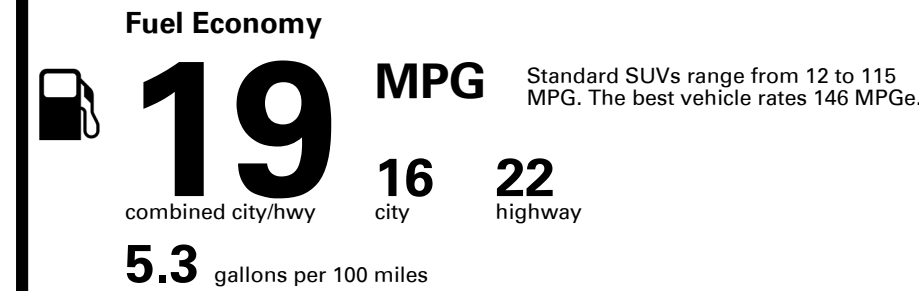

TOTAL PRICE: \$86,140.00

EPA DOT Fuel Economy and Environment

Gasoline Vehicle

You spend \$8,000
more in fuel costs over 5 years compared to the average new vehicle.

Annual fuel cost \$3,300

Fuel Economy & Greenhouse Gas Rating (tailpipe only)